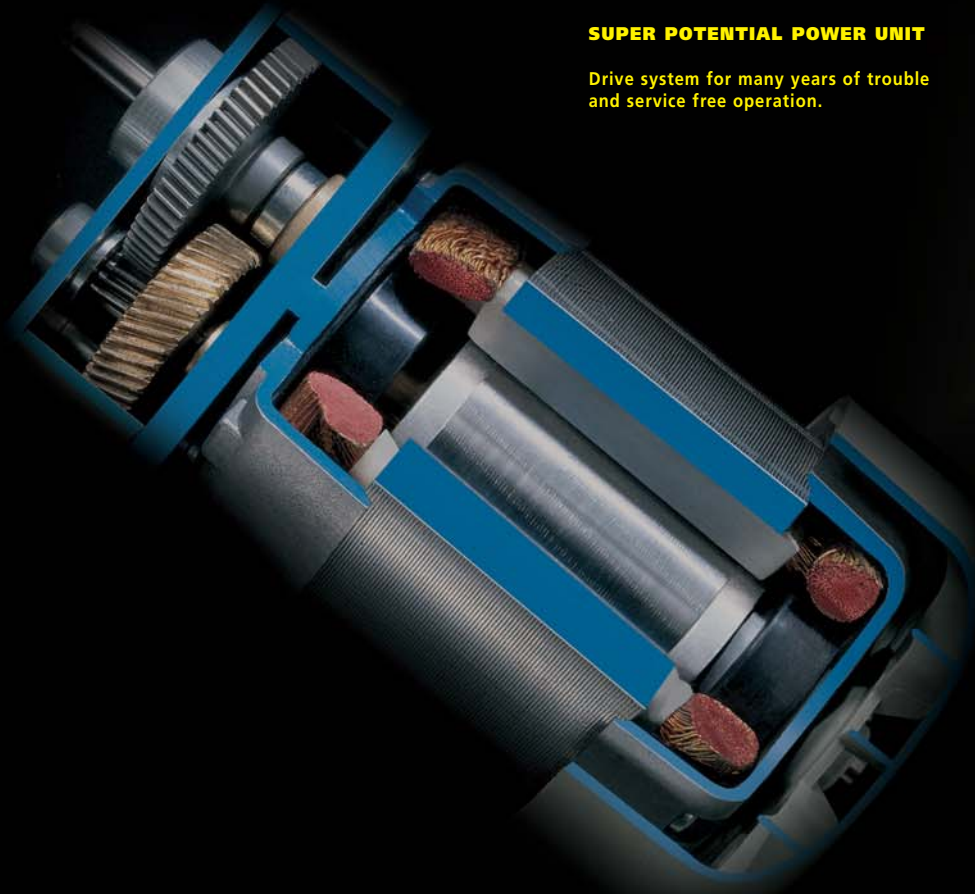

THE DURABILITY OF THE STEEL

Special carbon hardened steel gears and metal chain drive systems ensure operational reliability and resistance to stress and mis-use, unmatched by the more economical and common transmissions made of plastic gears which are found in most products on the market.

SUPER POTENTIAL POWER SYSTEM:
Power with force and durability of the steel