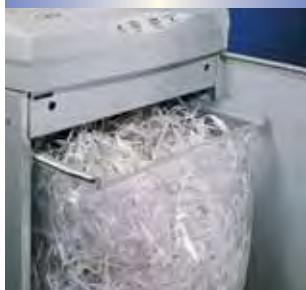

Kobra 390-400

Heavy duty "Energy Smart" office shredder

- High volume paper shredder
- Available in 6 different versions with straight or cross cut or high security mechanism
- Big shredding capacity
- "ENERGY SMART": zero power consumption in stand-by mode
- Automatic Start/Stop through electronic eyes
- Automatic stop when shred bag is full and electronic door safety switch
- Automatic stop and reverse in case of paper jams
- Carbon hardened cutting head takes staples and clips
- Heavy duty chain drive with steel gears "SUPER POTENTIAL POWER UNIT" (all models)
- 42 gallon high quality steel cabinet

CAPACITY UP TO 62 SHEETS
 "ENERGY SMART"
 "SUPER POTENTIAL POWER UNIT"
 24 HOURS CONTINUOUS DUTY MOTOR
 AUTOMATIC START/STOP
 THROUGH ELECTRONIC EYES
 42 GALLON STEEL CABINET
 MOUNTED ON CASTERS

"ENERGY SMART" Illuminated optical indicator for zero power consumption in stand by mode and environmental protection

Adjustable computer forms top shelf (Space Saving Design). Integrated sliding flap makes Floppy Disks, CDs, DVDs and Credit Cards shredding easy

"State of the Art" electronic includes the "ENERGY SMART" software and shredder functions control

Waste bag easy to remove (160 liters)

KOBRA 390-400

The KOBRA 390-400 line is designed to shred large quantities of paper. The KOBRA 390 shredders are designed to shred large quantities of computer print-outs, while the high performances of the straight cut and cross cut models of the KOBRA 400 satisfy even the most demanding customers. KOBRA 390-400 line features quiet operation, top quality and excellent performance. All models are equipped with the "ENERGY SMART" management system with illuminated optical indicator for zero power consumption in stand by mode. Models KOBRA 400 C2 and 400 C4 reduce the volume of the shredded material through their special cross cut cutting mechanism which maintains high shredding capacities while KOBRA 400 H56 may be the most powerful high security shredder today available on the market.