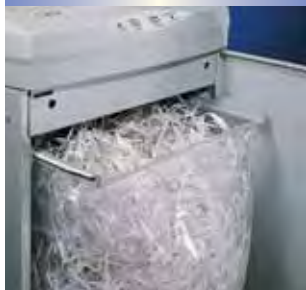

Kobra 390-400

Heavy duty "Energy Smart" office shredder

- High volume paper shredder
- Available in 6 different versions with straight or cross cut or high security mechanism
- Big shredding capacity
- "ENERGY SMART": zero power consumption in stand-by mode
- Automatic Start/Stop through electronic eyes
- Automatic stop when shred bag is full and electronic door safety switch
- Automatic stop and reverse in case of paper jams
- Carbon hardened cutting head takes staples and clips
- Heavy duty chain drive with steel gears "SUPER POTENTIAL POWER UNIT" (all models)
- 42 gallon high quality steel cabinet

CAPACITY UP TO 62 SHEETS
 "ENERGY SMART"
 "SUPER POTENTIAL POWER UNIT"
 24 HOURS CONTINUOUS DUTY MOTOR
 AUTOMATIC START/STOP
 THROUGH ELECTRONIC EYES
 42 GALLON STEEL CABINET
 MOUNTED ON CASTERS

"ENERGY SMART" Illuminated optical indicator for zero power consumption in stand by mode and environmental protection

Adjustable computer forms top shelf (Space Saving Design). Integrated sliding flap makes Floppy Disks, CDs, DVDs and Credit Cards shredding easy

"State of the Art" electronic includes the "ENERGY SMART" software and shredder functions control

Waste bag easy to remove (160 liters)

KOBRA 390-400

The KOBRA 390-400 line is designed to shred large quantities of paper. The KOBRA 390 shredders are designed to shred large quantities of computer print-outs, while the high performances of the straight cut and cross cut models of the KOBRA 400 satisfy even the most demanding customers. KOBRA 390-400 line features quiet operation, top quality and excellent performance. All models are equipped with the "ENERGY SMART" management system with illuminated optical indicator for zero power consumption in stand by mode. Models KOBRA 400 C2 and 400 C4 reduce the volume of the shredded material through their special cross cut cutting mechanism which maintains high shredding capacities while KOBRA 400 H56 may be the most powerful high security shredder today available on the market.