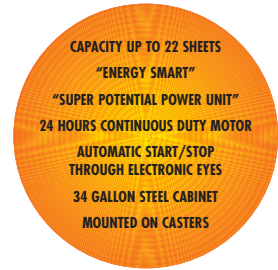

Kobra 385

EDP and office shredder

- Designed to shred EDP printouts
- Available in 4 versions with three different shred sizes, straight-cut or cross-cut
- "Energy Smart": zero consumption in stand-by mode
- S4 and SS4 available in the following versions: table top computer forms shredder, with an enclosed standard cabinet or with a sliding "bellow", with a unique desk-mounting assembly
- Automatic Start/Stop through electronic eyes with stand-by function
- Automatic stop when shred bag is full and electronic door safety switch
- Available with an adjustable computer forms top shelf
- Cutting head takes staples and paper clips
- Heavy duty chain drive with steel gears "SUPER POTENTIAL POWER UNIT" (KOBRA 385 SS4, C2, C4)
- 34 gallon high quality steel cabinet

Available with "desk mounting assembly" (only S4 and SS4 version)

Table top computer forms shredder (only S4 and SS4 version)

KOBRA 385

A powerful computer forms shredder ideally suited for all possible needs. Equipped with 24 hours continuous duty motor, it is available in four versions and three different shredding sizes for versatility which fits any office. All models are equipped with the "ENERGY SMART" management system.