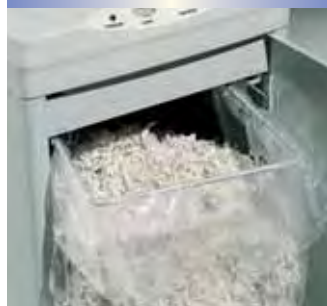

## Mid-size Multimedia "Energy Smart" shredder

- Medium sized office shredder with big features
- Available in 6 unique versions: straight cut, cross cut and high security cut
- "Energy Smart": zero consumption in stand-by mode
- Automatic start/stop through electronic eyes
- Automatic stop with light signal for bag full and open door
- Available with computer forms top shelf
- Cutting head takes staples and paper clips
- Heavy duty chain drive with steel gears "SUPER POTENTIAL POWER UNIT" (all models)
- 85 liters high quality steel cabinet (capacity of 1000 sheets in straight cut or 6000 sheets in High Security cut)

CAPACITY UP TO 31 SHEETS  
"ENERGY SMART"  
"SUPER POTENTIAL POWER UNIT"  
24 HOURS CONTINUOUS DUTY MOTOR  
AUTOMATIC START/STOP THROUGH ELECTRONIC EYES  
21 GALLON STEEL CABINET  
MOUNTED ON CASTERS

Illuminated optical indicator shows status of the "ENERGY SMART" management system for zero power consumption in stand-by mode. Integrated flap facilitates shredding of CDs, DVDs, Floppy Disks and Credit Cards

### KOBRA 260

Whether you choose one of the 6 strip cut or cross cut models, the KOBRA 260 works hard to destroy private information created in the office.

The wide 260 mm. throat makes it easy to shred computer paper with tractor-feed margins and the high quality steel cabinet holds a higher volume of shredded materials. KOBRA 260 series are equipped with the "ENERGY SMART" software along with optical indicators for automatic zero power consumption in Stand-by mode and the "SUPER POTENTIAL POWER UNIT" driving system for longlasting and service free shredding operations.