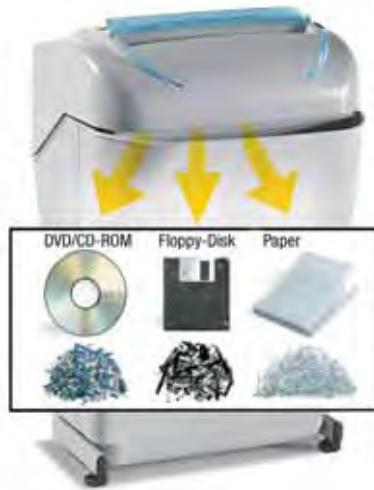

## Multi-Purpose and Multimedia "Energy Smart" shredder

- Compact and strong shredder with very high performances
- Available in 6 different versions in straight cut, cross cut or high security cut
- "Energy Smart": zero consumption in stand-by mode
- Automatic Start/Stop through electronic eyes with stand-by function
- Automatic Stop when waste bin is out with light signal
- Does not require plastic bags
- Carbon hardened cutting knives take staples and paper clips
- Heavy duty chain drive with steel gears "SUPER POTENTIAL POWER UNIT" (all models)
- Equipped with a special double waste bin to separate shredded paper from plastic shreds (KOBRA 240 SS4/SS5)

Removable environmentally friendly Double Waste Bin equipped with an integrated special mechanism separating plastic shreds from shredded paper. Does not require plastic bags (KOBRA 240 SS4, KOBRA 240 SS5)

### KOBRA 240

The KOBRA 240 line includes a variety of 6 models available with straight cut, cross cut or high security cut featuring outstanding performances. The KOBRA 240 can shred almost any job with its powerful continuous duty motor and the sturdy steel gears and metal chain "Super Potential Power Unit" driving system. Not to mention the unbelievable performance of the Multimedia shredders KOBRA 240 SS4 and KOBRA 240 SS5 which can shred CD-Roms, DVDs, Floppy Disks, paper, clips and staples. All models are equipped with the "ENERGY SMART" system with efficient optically illuminated indicators for zero power consumption in stand-by mode and environmental protection.