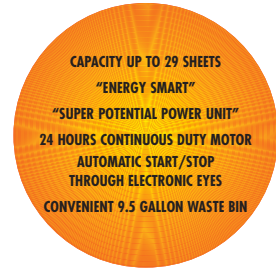

## Multi-Purpose and Multimedia "Energy Smart" shredder

- Compact and strong shredder with very high performances
- Available in 6 different versions in straight cut, cross cut or high security cut
- "Energy Smart": zero consumption in stand-by mode
- Automatic Start/Stop through electronic eyes with stand-by function
- Automatic Stop when waste bin is out with light signal
- Does not require plastic bags
- Carbon hardened cutting knives take staples and paper clips
- Heavy duty chain drive with steel gears "SUPER POTENTIAL POWER UNIT" (all models)
- Equipped with a special double waste bin to separate shredded paper from plastic shreds (KOBRA 240 SS4/SS5)

### KOBRA 240

The KOBRA 240 line includes a variety of 6 models available with straight cut, cross cut or high security cut featuring outstanding performances. The KOBRA 240 can shred almost any job with its powerful continuous duty motor and the sturdy steel gears and metal chain "Super Potential Power Unit" driving system. Not to mention the unbelievable performance of the Multimedia shredders KOBRA 240 SS4 and KOBRA 240 SS5 which can shred CD-Roms, DVDs, Floppy Disks, paper, clips and staples. All models are equipped with the "ENERGY SMART" system with efficient optically illuminated indicators for zero power consumption in stand-by mode and environmental protection.