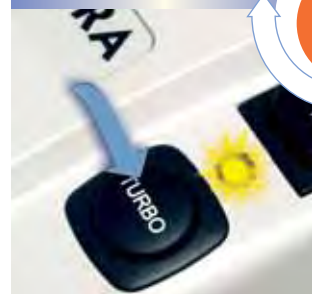

Kobra 240 Turbo Boost

Multi-Purpose and Multimedia "Energy Smart" shredder

- Compact and strong shredder with very high performances
- Two models available in straight cut and two models available in cross cut
- "Turbo Boost" system for extra shredding capacity
- "Energy Smart": zero power consumption in stand-by mode
- Automatic Start/Stop through electronic eyes
- Automatic stop when waste bin is out with light signal
- Does not require plastic bags
- Carbon hardened cutting knives for Floppy Disks, CDs, DVDs and Credit Cards shredding
- Heavy duty chain drive with steel gears "SUPER POTENTIAL POWER UNIT" (all models)
- Equipped with a special Double Waste Bin to separate plastic shreds from shredded paper (all models)

CAPACITY UP TO 52 SHEETS
"TURBO BOOST" "ENERGY SMART"
"SUPER POTENTIAL UNIT"
24 HOURS CONTINUOUS DUTY MOTOR
AUTOMATIC START/STOP
THROUGH ELECTRONIC EYES
ENVIRONMENTALLY FRIENDLY
REMOVABLE DOUBLE WASTE BIN
9.5 GALLON
WASTE BIN

Illuminated optical indicators with "ENERGY SMART" system for zero power consumption in stand-by mode and environmental protection

By pressing the Turbo switch the shredding capacity of the machine is increased by 30%

Sturdy heavy duty chain drive with steel gears

Kobra 240 C2 Turbo

Kobra 240 C4 Turbo

KOBRA 240 Turbo Boost

KOBRA 240 "Turbo Boost" shredders carry the latest and most advanced developments in the office paper shredder technology. Unbelievable performances: through the exclusive "Turbo Boost" system, this range of KOBRA shredders features unmatched shredding capacities both in straight-cut or cross-cut cutting systems.