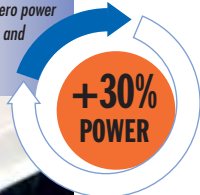

Illuminated optical indicators with "ENERGY SMART" system for zero power consumption in stand-by mode and environmental protection