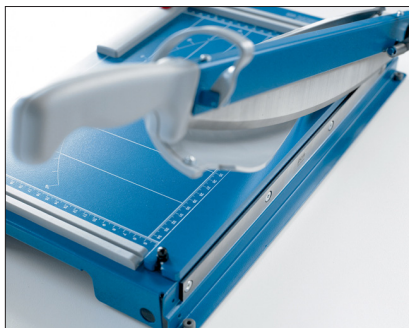

DAHLE GUILLOTINES

PREMIUM SERIES

Dahle takes safety to a whole new level with its line of Premium Guillotines. Designed and manufactured in Germany, these trimmers feature a revolutionary safety guard that rotates around the cutting blade to ensure complete protection. This guard protects your fingers from a ground blade made of German Solingen Steel. The blade sharpens itself with each and every cut so you're guaranteed to maintain a perfectly honed edge. The automatic safety shield, along with the razor sharp blade it protects you from, makes the Dahle Premium Guillotine one of the safest, most capable trimmers ever developed.

Dahle Premium Guillotines are commercial grade, high capacity paper cutters capable of trimming up to 35 sheets of paper at a time as well as mat board. The automatic paper clamp provides even pressure along the entire cutting surface and securely holds your work in place to prevent fanning.

Dahle Premium Guillotines are available in 14", 15", 21" and 27" cutting lengths and are the preferred choice among picture framers, print shops, and copy centers.

PREMIUM SERIES

- ▶ Revolutionary safety guard covers the blade throughout the entire cutting process
- ▶ Innovative spring system prevents the blade from flying up or falling down unexpectedly
- ▶ Cuts up to 35 sheets of paper at a time
- ▶ Ground self-sharpening cutting blade maintains a perfectly honed edge
- ▶ German engineered for precision and accuracy
- ▶ Automatic paper clamp holds work securely (561-565)
- ▶ Sturdy metal base with preprinted guides

Dahle trimmers are designed and manufactured in Germany offering extreme precision and accuracy.

Revolutionary safety guard rotates around the blade throughout the entire cutting process.

For More Info

Click Here --->