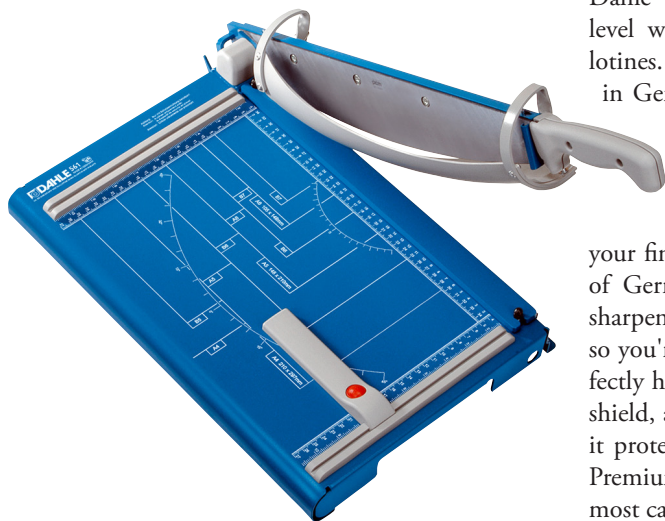

DAHLE GUILLOTINES

PREMIUM SERIES

Dahle takes safety to a whole new level with its line of Premium Guillotines. Designed and manufactured in Germany, these trimmers feature a revolutionary safety guard that rotates around the cutting blade to ensure complete protection. This guard protects your fingers from a ground blade made of German Solingen Steel. The blade sharpens itself with each and every cut so you're guaranteed to maintain a perfectly honed edge. The automatic safety shield, along with the razor sharp blade it protects you from, makes the Dahle Premium Guillotine one of the safest, most capable trimmers ever developed.

Dahle Premium Guillotines are commercial grade, high capacity paper cutters capable of trimming up to 35 sheets of paper at a time as well as mat board. The automatic paper clamp provides even pressure along the entire cutting surface and securely holds your work in place to prevent fanning.

Dahle Premium Guillotines are available in 14", 15", 21" and 27" cutting lengths and are the preferred choice among picture framers, print shops, and copy centers.

PREMIUM SERIES

- ▶ Revolutionary safety guard covers the blade throughout the entire cutting process
- ▶ Innovative spring system prevents the blade from flying up or falling down unexpectedly
- ▶ Cuts up to 35 sheets of paper at a time
- ▶ Ground self-sharpening cutting blade maintains a perfectly honed edge
- ▶ German engineered for precision and accuracy
- ▶ Automatic paper clamp holds work securely (561-565)
- ▶ Sturdy metal base with preprinted guides

Dahle trimmers are designed and manufactured in Germany offering extreme precision and accuracy.

Revolutionary safety guard rotates around the blade throughout the entire cutting process.

For More Info

Click Here --->