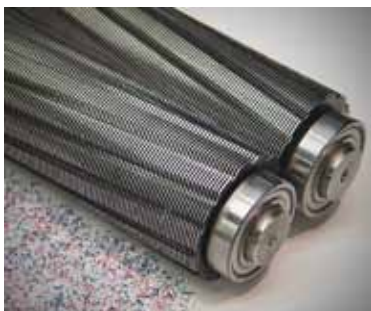

Dahle High Security cutting cylinders reduce a sheet of paper to over 15,500 pieces.

Dahle High Security shredders have been tested and approved by the NSA under NSA/CSS Specification 02-01.

In order to protect our National Security, military and government agencies require higher levels of security from their paper shredders. With this in mind, the U.S. Department of Defense has increased the requirements for the destruction of Top Secret COMSEC documents. **NSA/CSS Specification 02-01** is the current standard for maximum particle area and maximum particle dimensions as well as setting a tough standard for machine durability.

Dahle High Security Shredders are specifically designed to exceed the standards set forth by the National Security Agency. Our 1mm x 4.7 mm particle size makes any document unreadable and impossible to reassemble. All five machines feature automatic operation and will automatically shut off when the shred compartment is full. Electronic sensors will turn the shredder on when you're ready to shred, turn the shredder off when the shred compartment is open, and even put the machine into reverse to prevent an overfeed (excludes 20434DS and 20434).

Depending on your daily shredding, Dahle High Security Shredders are available in different sizes including Deployment (20434DS) Small Office (20434), Office (20634EC), Department (30434, 20835EC, 20834EC), and High Capacity (20394). But don't confuse size with ability. Whether you're shredding 100 sheets per day or 28,000, all Dahle High Security Shredders are serious machines capable of reducing a sheet of paper into over 15,500 tiny particles. These particles are so small that they have been rendered impossible to reassemble.