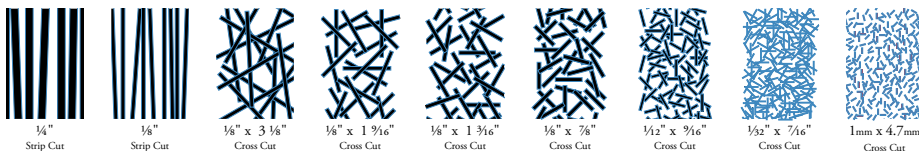

Authorized Dealer