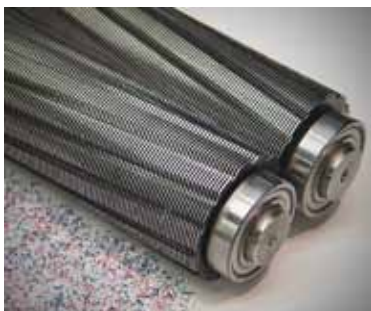

*Dahle High Security cutting cylinders reduce a sheet of paper to over 15,500 pieces.*

*Dahle High Security shredders have been tested and approved by the NSA under NSA/CSS Specification 02-01.*

In order to protect our National Security, military and government agencies require higher levels of security from their paper shredders. With this in mind, the U.S. Department of Defense has increased the requirements for the destruction of Top Secret COMSEC documents. **NSA/CSS Specification 02-01** is the current standard for maximum particle area and maximum particle dimensions as well as setting a tough standard for machine durability.

Dahle High Security Shredders are specifically designed to exceed the standards set forth by the National Security Agency. Our 1mm x 4.7 mm particle size makes any document unreadable and impossible to reassemble. All five machines feature automatic operation and will automatically shut off when the shred compartment is full. Electronic sensors will turn the shredder on when you're ready to shred, turn the shredder off when the shred compartment is open, and even put the machine into reverse to prevent an overfeed (excludes 20434DS and 20434).

Depending on your daily shredding, Dahle High Security Shredders are available in different sizes including Deployment (20434DS) Small Office (20434), Office (20634EC), Department (30434, 20835EC, 20834EC), and High Capacity (20394). But don't confuse size with ability. Whether you're shredding 100 sheets per day or 28,000, all Dahle High Security Shredders are serious machines capable of reducing a sheet of paper into over 15,500 tiny particles. These particles are so small that they have been rendered impossible to reassemble.