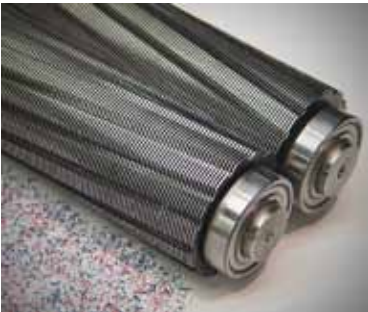

HIGH SECURITY SHREDDERS

Dahle High Security cutting cylinders reduce a sheet of paper to over 15,500 pieces.

Dahle High Security shredders have been tested and approved by the NSA under NSA/CSS Specification 02-01.

In order to protect our National Security, military and government agencies require higher levels of security from their paper shredders. With this in mind, the U.S. Department of Defense has increased the requirements for the destruction of Top Secret COMSEC documents. **NSA/CSS Specification 02-01** is the current standard for maximum particle area and maximum particle dimensions as well as setting a tough standard for machine durability.

Dahle High Security Shredders are specifically designed to exceed the standards set forth by the National Security Agency. Our 1mm x 4.7 mm particle size makes any document unreadable and impossible to reassemble. All five machines feature automatic operation and will automatically shut off when the shred compartment is full. Electronic sensors will turn the shredder on when you're ready to shred, turn the shredder off when the shred compartment is open, and even put the machine into reverse to prevent an overfeed (excludes 20434DS and 20434).

Depending on your daily shredding, Dahle High Security Shredders are available in different sizes including Deployment (20434DS) Small Office (20434), Office (20634EC), Department (30434, 20835EC, 20834EC), and High Capacity (20394). But don't confuse size with ability. Whether you're shredding 100 sheets per day or 28,000, all Dahle High Security Shredders are serious machines capable of reducing a sheet of paper into over 15,500 tiny particles. These particles are so small that they have been rendered impossible to reassemble.