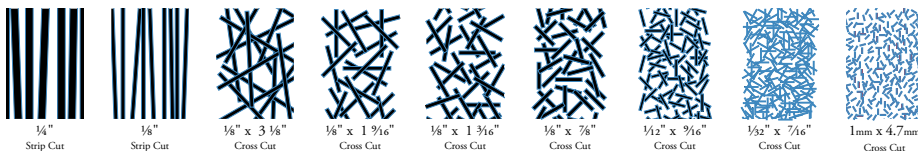

HIGH SECURITY SHREDDER MODELS - NSA/CSS SPECIFICATION 02-01

1mm x 4.7mm Shred Size
Up to 8 sheets*
Security Level 6
½ Hp Motor
Automatic On/Off

1mm x 4.7mm Shred Size
Up to 8 sheets*
Security Level 6
½ Hp Motor
Automatic On/Off

1mm x 4.7mm Shred Size
Up to 12 sheets*
Security Level 6
1 Hp Motor
Full Automatic
Performance Kit Available

1mm x 4.7mm Shred Size
Up to 12 sheets*
Security Level 6
1 ¼ Hp Motor
Full Automatic
Performance Kit Available

1mm x 4.7mm Shred Size
Up to 16 sheets*
Security Level 6
2 Hp Motor
Full Automatic
Performance Kit Available

1mm x 4.7mm Shred Size
Up to 12 sheets*
Security Level 6
1 Hp Motor
Full Automatic
Performance Kit Available

1mm x 4.7mm Shred Size
Up to 18 sheets*
Security Level 6
2 Hp Motor
Full Automatic
Performance Kit Available

HIGH SECURITY SHREDDER SPECIFICATIONS

Model	Size	Feed Width	Sheet Capacity	Sec Level NSA 02/01	Shred Size	Motor	Speed ft / min	Automatic Features on / off bag/full off reverse	Auto Oiler Available	dB Level	Waste Volume	Waste Bag/Box	Dimensions h x w x d	Shipping Weight
20434DS	Deployment	9 ½"	Up to 8*	6	1mm x 4.7mm	½ Hp	13	● ●		56			18" x 16" x 14"	65 lbs
20434	Small Office	9 ½"	Up to 8*	6	1mm x 4.7mm	½ Hp	13	● ●		56	10 Gal	704/749	25" x 16" x 14"	86 lbs
20634EC	Office	10 ¼"	Up to 12*	6	1mm x 4.7mm	1 Hp	26	● ● ●	●	51	16 Gal	704/748	30 ½" x 16 ¾" x 15 ¼"	130 lbs
30434	Department	12"	Up to 12*	6	1mm x 4.7mm	1 ¼ Hp	30	● ● ●	●	52	35 Gal	705/NA	34" x 21" x 19"	150 lbs
20834EC	Department	16"	Up to 16*	6	1mm x 4.7mm	2 Hp	35	● ● ●	●	53	35 Gal	705/747	33 ½" x 25 ½" x 17"	240 lbs
20835EC	Department	16"	Up to 12*	6	1mm x 4.7mm	1 Hp	20	● ● ●	●	53	35 Gal	705/747	33 ½" x 25 ½" x 17"	240 lbs
20394	High Capacity	16"	Up to 18*	6	1mm x 4.7mm	2 Hp	35	● ● ●	●	56	50 Gal	706/739	46 ½" x 27 ½" x 24"	390 lbs

* Sheet capacity will vary depending on paper size, weight, quality, and sufficient power.

Authorized Dealer

For More Info

Click Here -->